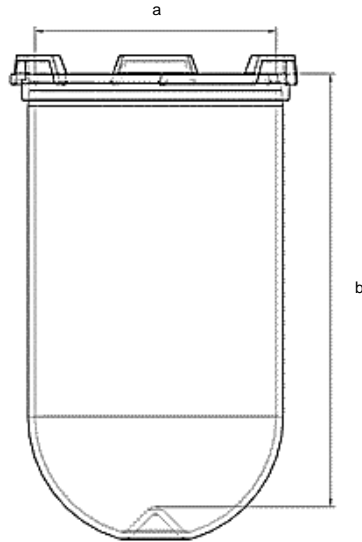

Part 1 Liter Vessel
 Part Number 14537-01
 Serial Number 87875 - 87895

			Tolerances	
Dimensions	Vessel	Inside Ø a	102.9 to 105.1 mm	--
		Height b	186.9 mm	± 0.7 mm
		With hemispherical bottom		
Material	Borosilicate glass			